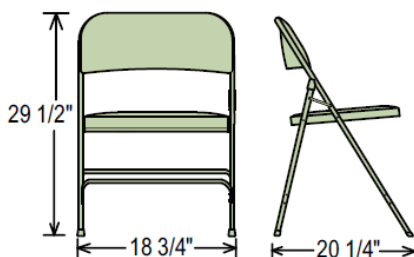

## FOLDING PADDED METAL CHAIR 1200 Series

**National Public  
 SEATING Corp.**

Model No.	Description	Seat Ht	Wt (lbs)
1200	Folding Vinyl Padded Metal Chair	17 1/4"	10.5

### Seat & Back

- 1 1/4" vinyl padded seat
- 3/4" vinyl backrest