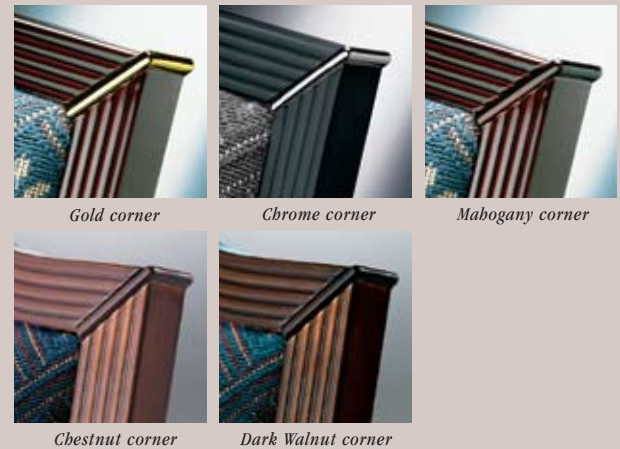

Corner Details

Optional corner details in chrome, gold, mahogany, chestnut and dark walnut (models PC 27/2 and PC 27/6), or any of our powdercoat finishes.

Optional Handhold for Como Back styles /2, /6, /9 and /11
Specify HH.